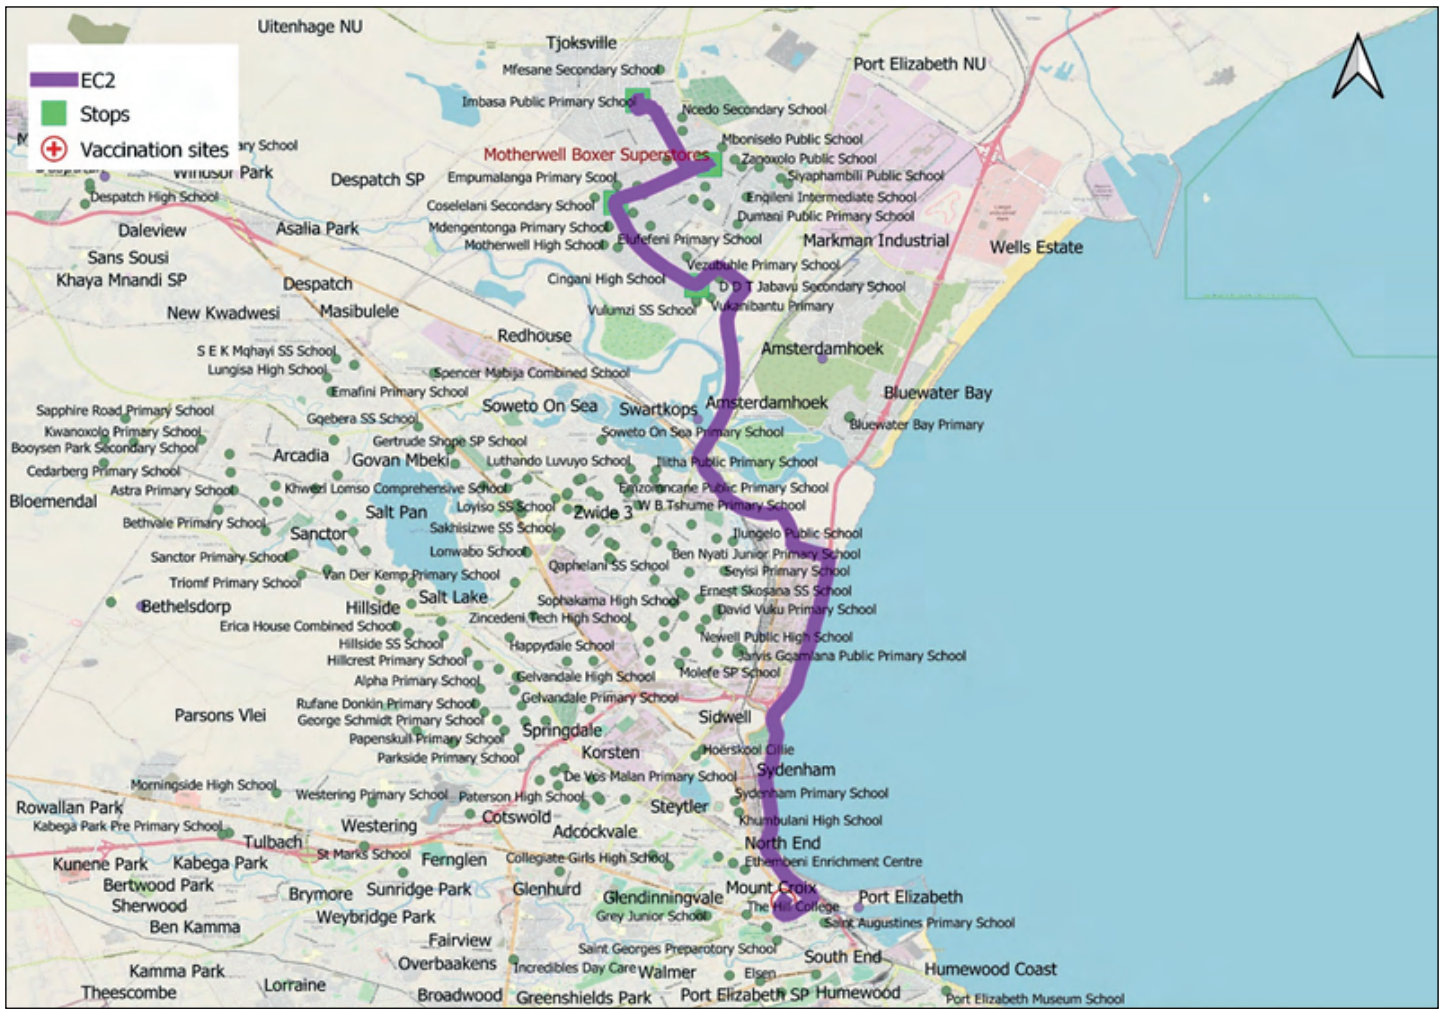

### FORWARD

Route	Pick-up points	Service 1F	Service 2F	Service 3F	Service 4F	Service 5F	Service 6F	Service 7F	Service 8F
EC1	Departure: Universal Church - Zwide	07:30	08:30	09:30	10:30	11:30	12:30	13:30	14:30
	Lillian Ngoyi Community Sport Centre	07:39	08:39	09:39	10:39	11:39	12:39	13:39	14:39
	New Brighton Plaza	07:46	08:46	09:46	10:46	11:46	12:46	13:46	14:46
	Cowan High School	07:49	08:49	09:49	10:49	11:49	12:49	13:49	14:49
	Arrival: Centenary Methodist Church, Corner Edward Street & Lutman Street	08:12	09:12	10:12	11:12	12:12	13:12	14:12	15:12

### RETURN

Route	Pick-up points	Service 1R	Service 2R	Service 3R	Service 4R	Service 5R	Service 6R	Service 7R	Service 8R	Service 9R
EC1	Departure: Centenary Methodist Church, Corner Edward Street & Lutman Street	08:30	09:30	10:30	11:30	12:30	13:30	14:30	15:30	16:30
	Cowan High School	08:53	09:53	10:53	11:53	12:53	13:53	14:53	15:53	16:53
	New Brighton Plaza	08:56	09:56	10:56	11:56	12:56	13:56	14:56	15:56	16:56
	Lillian Ngoyi Community Sport Centre	09:03	10:03	11:03	12:03	13:03	14:03	15:03	16:03	17:03
	Arrival: Universal Church - Zwide	09:12	10:12	11:12	12:12	13:12	14:12	15:12	16:12	17:12

for more information : Eastern Cape - (+27)73 542 3800

**SCHEDULE FOR ROUTE EC1 (Imbasa Primary School – Centenary Methodist Church) Route length: 27km**

**FORWARD**

Route	Pick-up points	Service 1F	Service 2F	Service 3F	Service 4F	Service 5F	Service 6F	Service 7F
EC2	Departure: Imbasa Primary School	07:30	08:30	09:30	10:30	11:30	12:30	13:30
	Motherwell Boxer Superstores	07:39	08:39	09:39	10:39	11:39	12:39	13:39
	Zonke Plaza	07:45	08:45	09:45	10:45	11:45	12:45	13:45
	Supersave Unjani	07:53	08:53	09:53	10:53	11:53	12:53	13:53
	Arrival: Centenary Methodist Church, Corner Edward Street & Lutman Street	08:51	09:51	10:51	11:51	12:51	13:51	14:51