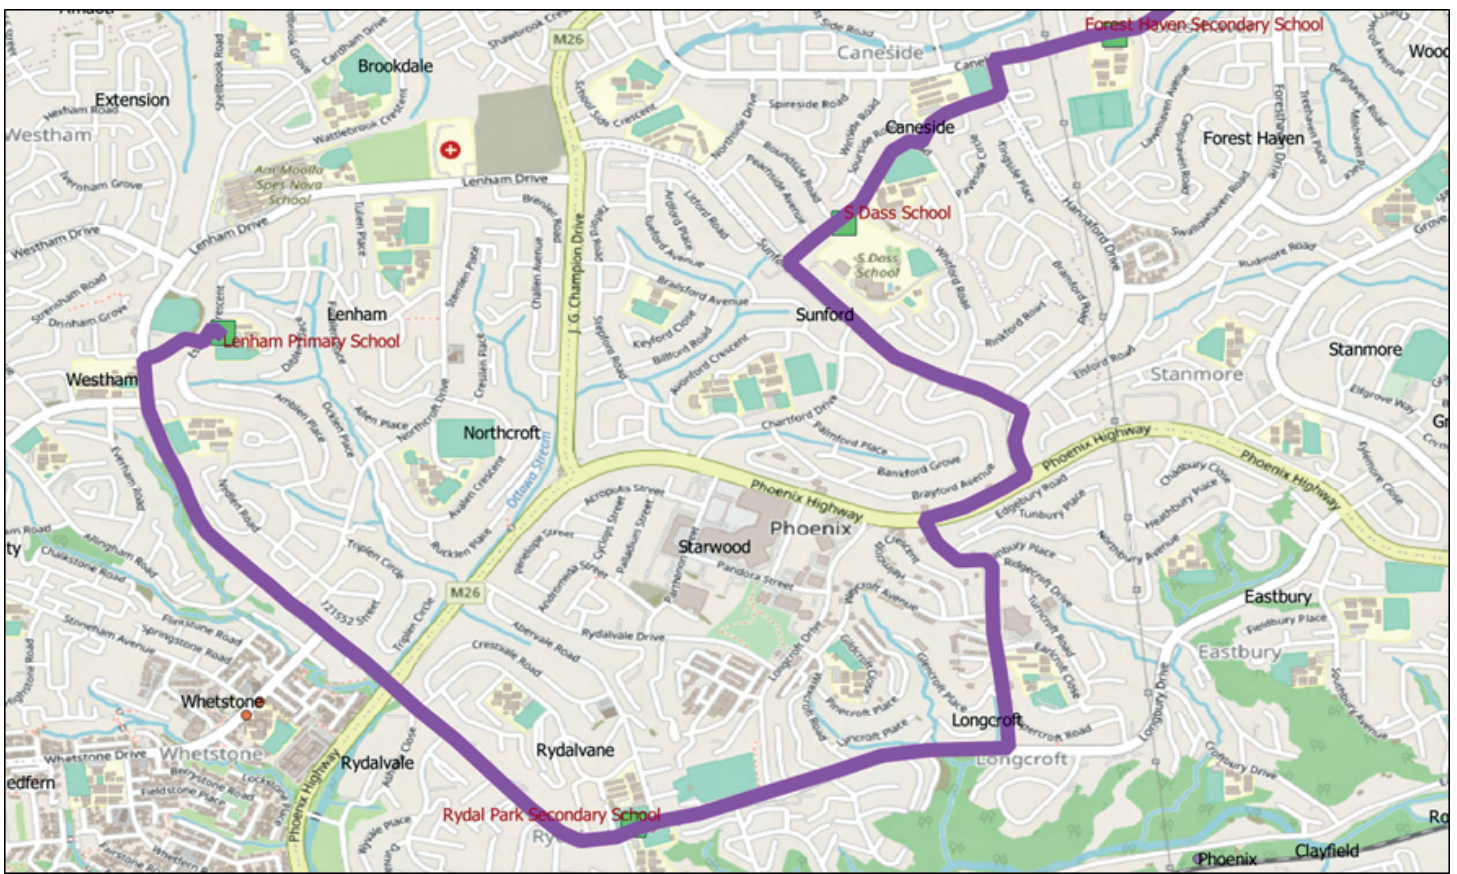

RETURN

Route	Pick-up points	Service 1R	Service 2R	Service 3R	Service 4R	Service 5R	Service 6R	Service 7R	Service 8R	Service 9R
K3	Departure: 201 Umhlanga Ridge Boulevard, Cornubia, Durban	08:30	09:30	10:30	11:30	12:30	13:30	14:30	15:30	16:30
	Forest Haven Secondary School	08:53	09:53	10:53	11:53	12:53	13:53	14:53	15:53	16:53
	S Dass School	08:57	09:57	10:57	11:57	12:57	13:57	14:57	15:57	16:57
	Rydal Park Secondary School	09:08	10:08	11:08	12:08	13:08	14:08	15:08	16:08	17:08
	Arrival: Lenham Primary School	09:15	10:15	11:15	12:15	13:15	14:15	15:15	16:15	17:15