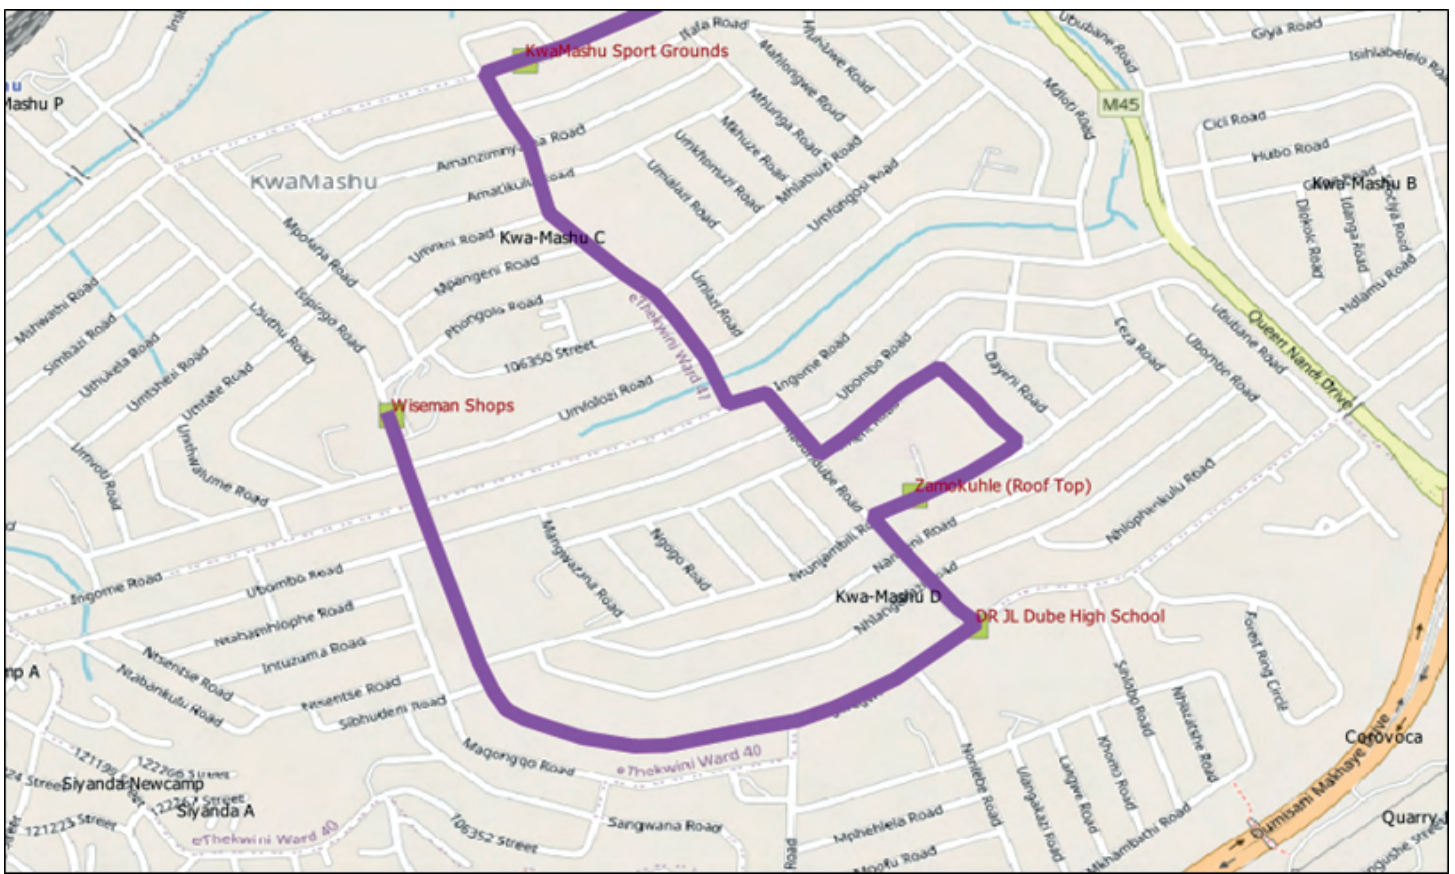

**RETURN**

Route	Pick-up points	Service 1R	Service 2R	Service 3R	Service 4R	Service 5R	Service 6R	Service 7R	Service 8R	Service 9R
K1	Departure: 201 Umhlanga Ridge Boulevard, Cornubia, Durban	08:30	09:30	10:30	11:30	12:30	13:30	14:30	15:30	16:30
	Intonzuma Primary School	09:12	10:12	11:12	12:12	13:12	14:12	15:12	16:12	17:12
	Siphosethu Primary School	09:19	10:19	11:19	12:19	13:19	14:19	15:19	16:19	17:19
	Mbasela Primary School	09:30	10:30	11:30	12:30	13:30	14:30	15:30	16:30	17:30
	Arrival: Sithembile Primary School	09:33	10:33	11:33	12:33	13:33	14:33	15:33	16:33	17:33

**SCHEDULE FOR ROUTE K2 (Wiseman Shops – Cornubia)**  
Route length: 16km

**FORWARD**

Route	Pick-up points	Service 1F	Service 2F	Service 3F	Service 4F	Service 5F	Service 6F	Service 7F	Service 8F
K2	Departure: Wiseman Shops	07:30	08:30	09:30	10:30	11:30	12:30	13:30	14:30
	Zamokuhle (Roof Top)	07:33	08:33	09:33	10:33	11:33	12:33	13:33	14:33
	Dr. J.L. Dube High School	07:34	08:34	09:34	10:34	11:34	12:34	13:34	14:34
	KwaMashu Sports Grounds	07:38	08:38	09:38	10:38	11:38	12:38	13:38	14:38
	Arrival: 201 Umhlanga Ridge Boulevard, Cornubia, Durban	08:18	09:18	10:18	11:18	12:18	13:18	14:18	15:18

for more information : Eastern Cape - (+27)73 542 3800

**SCHEDULE FOR ROUTE EC1 (Imbasa Primary School – Centenary Methodist Church) Route length: 27km**

**FORWARD**

Route	Pick-up points	Service 1F	Service 2F	Service 3F	Service 4F	Service 5F	Service 6F	Service 7F
EC2	Departure: Imbasa Primary School	07:30	08:30	09:30	10:30	11:30	12:30	13:30
	Motherwell Boxer Superstores	07:39	08:39	09:39	10:39	11:39	12:39	13:39
	Zonke Plaza	07:45	08:45	09:45	10:45	11:45	12:45	13:45
	Supersave Unjani	07:53	08:53	09:53	10:53	11:53	12:53	13:53
	Arrival: Centenary Methodist Church, Corner Edward Street & Lutman Street	08:51	09:51	10:51	11:51	12:51	13:51	14:51