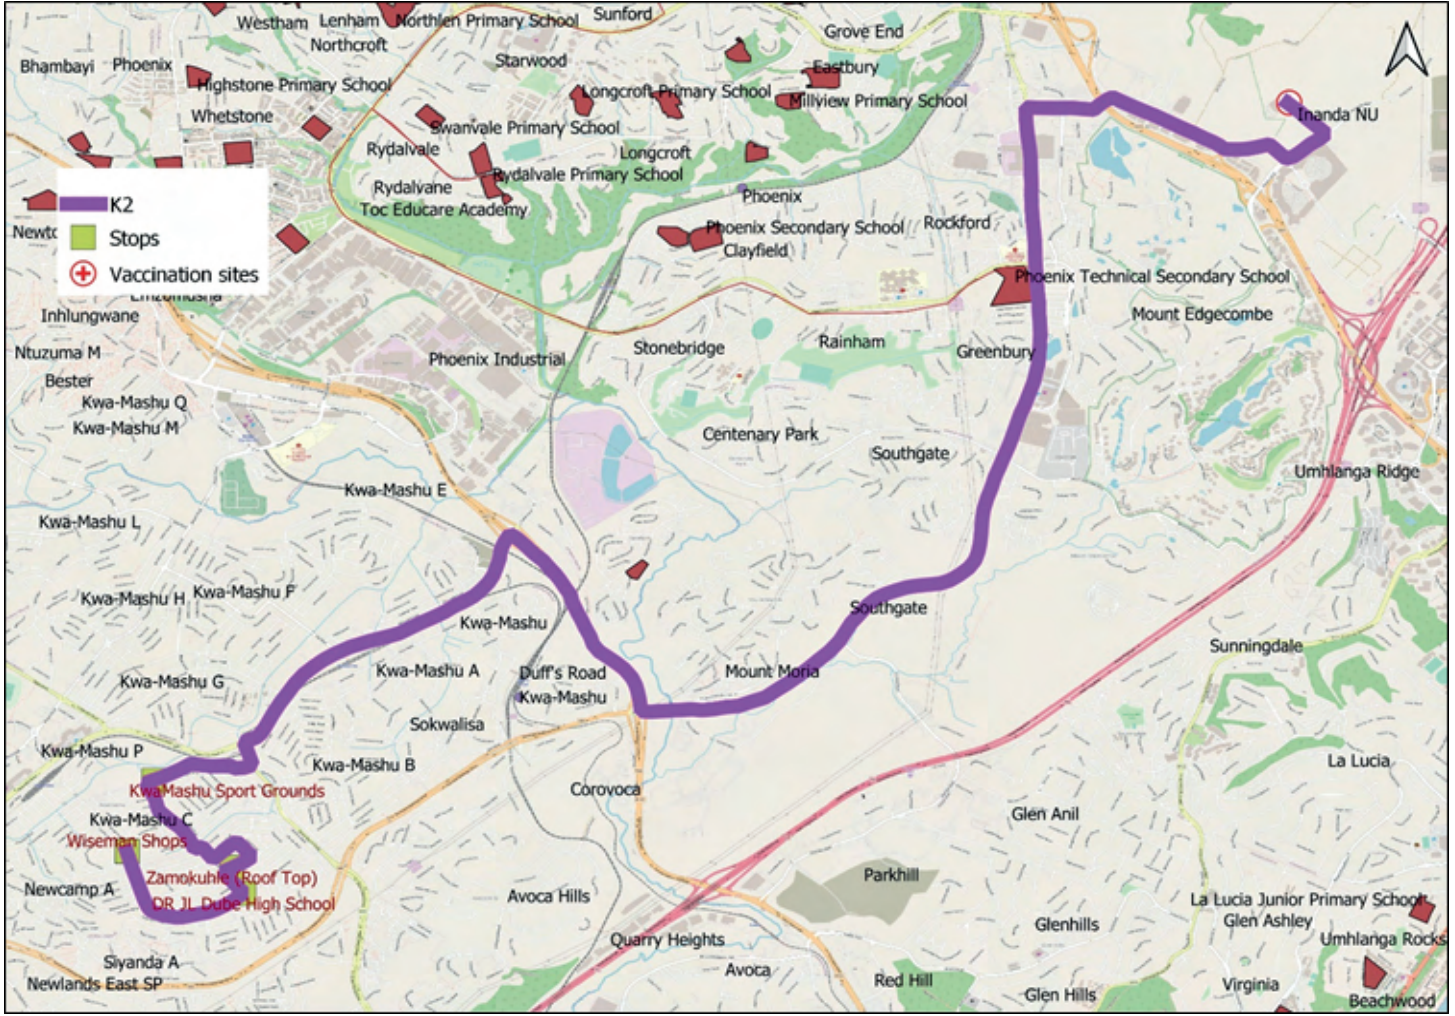

**FORWARD**

Route	Pick-up points	Service 1F	Service 2F	Service 3F	Service 4F	Service 5F	Service 6F	Service 7F	Service 8F
K1	Departure: Sithembile Primary School	07:30	08:30	09:30	10:30	11:30	12:30	13:30	14:30
	Mbasela Primary School	07:33	08:33	09:33	10:33	11:33	12:33	13:33	14:33
	Siphosethu Primary School	07:44	08:44	09:44	10:44	11:44	12:44	13:44	14:44
	Intonzuma Primary School	07:51	08:51	09:51	10:51	11:51	12:51	13:51	14:51
	Arrival: 201 Umhlanga Ridge Boulevard, Cornubia, Durban	08:33	09:33	10:33	11:33	12:33	13:33	14:33	15:33

**SCHEDULE FOR ROUTE K2 (Wiseman Shops – Cornubia)**  
Route length: 16km

**FORWARD**

Route	Pick-up points	Service 1F	Service 2F	Service 3F	Service 4F	Service 5F	Service 6F	Service 7F	Service 8F
K2	Departure: Wiseman Shops	07:30	08:30	09:30	10:30	11:30	12:30	13:30	14:30
	Zamokuhle (Roof Top)	07:33	08:33	09:33	10:33	11:33	12:33	13:33	14:33
	Dr. J.L. Dube High School	07:34	08:34	09:34	10:34	11:34	12:34	13:34	14:34
	KwaMashu Sports Grounds	07:38	08:38	09:38	10:38	11:38	12:38	13:38	14:38
	Arrival: 201 Umhlanga Ridge Boulevard, Cornubia, Durban	08:18	09:18	10:18	11:18	12:18	13:18	14:18	15:18

for more information : Eastern Cape - (+27)73 542 3800

**SCHEDULE FOR ROUTE EC1 (Imbasa Primary School – Centenary Methodist Church) Route length: 27km**

**FORWARD**

Route	Pick-up points	Service 1F	Service 2F	Service 3F	Service 4F	Service 5F	Service 6F	Service 7F
EC2	Departure: Imbasa Primary School	07:30	08:30	09:30	10:30	11:30	12:30	13:30
	Motherwell Boxer Superstores	07:39	08:39	09:39	10:39	11:39	12:39	13:39
	Zonke Plaza	07:45	08:45	09:45	10:45	11:45	12:45	13:45
	Supersave Unjani	07:53	08:53	09:53	10:53	11:53	12:53	13:53
	Arrival: Centenary Methodist Church, Corner Edward Street & Lutman Street	08:51	09:51	10:51	11:51	12:51	13:51	14:51