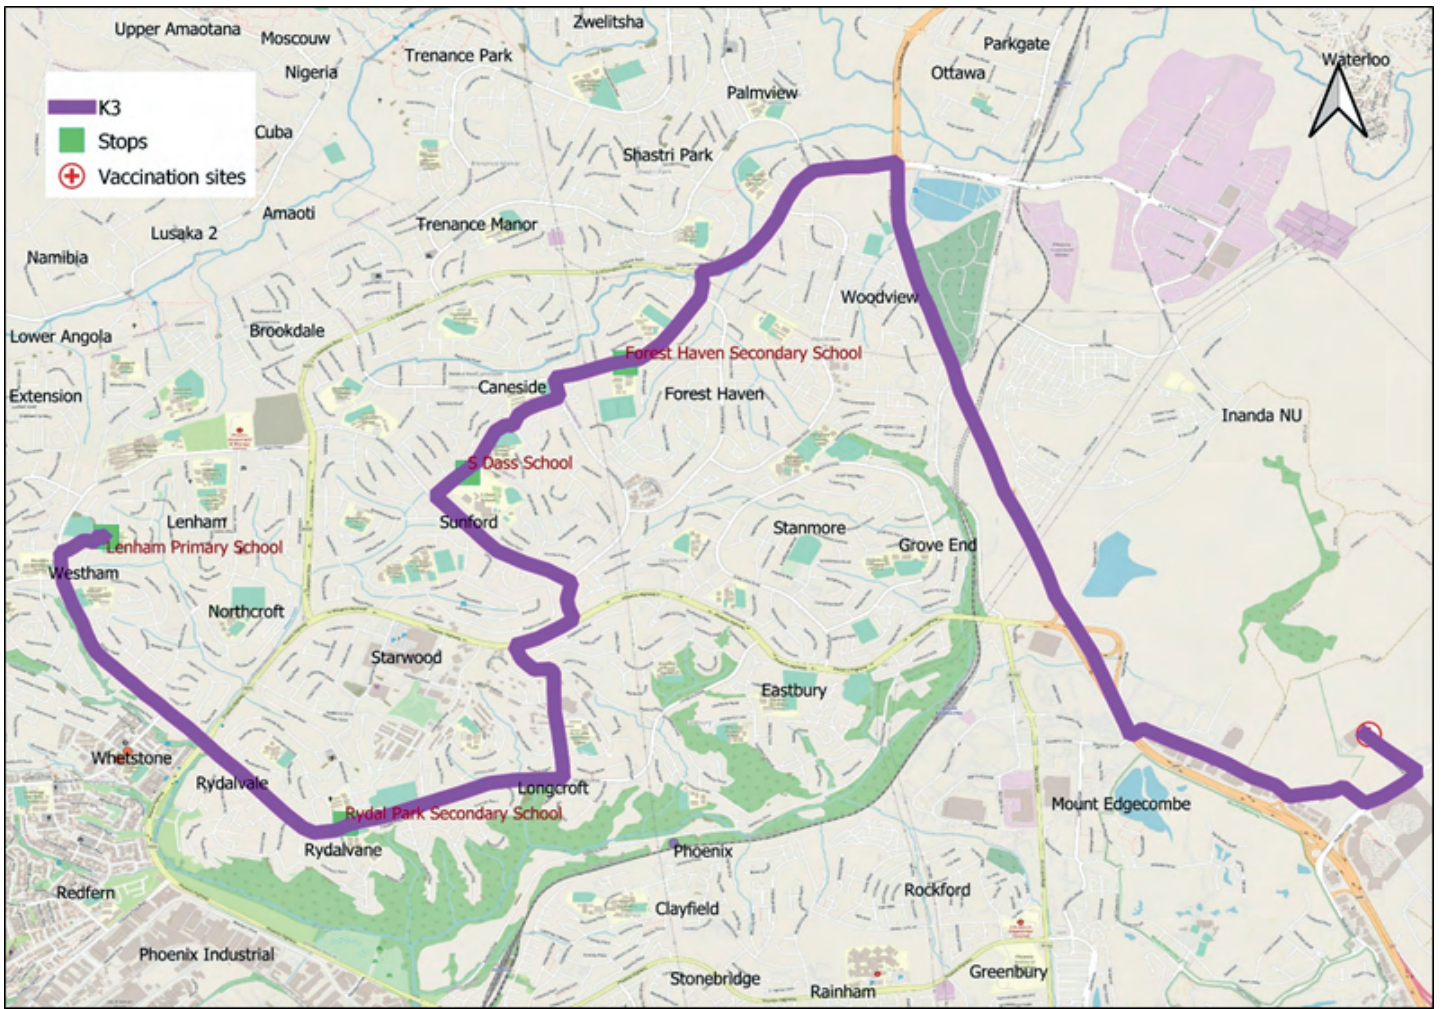

SCHEDULE FOR ROUTE K3 (Lenham Primary School – Cornubia)
Route length: 15km

FORWARD

Route	Pick-up points	Service 1F	Service 2F	Service 3F	Service 4F	Service 5F	Service 6F	Service 7F	Service 8F
K3	Departure: Lenham Primary School	07:30	08:30	09:30	10:30	11:30	12:30	13:30	14:30
	Rydal Park Secondary School	07:37	08:37	09:37	10:37	11:37	12:37	13:37	14:37
	S Dass School	07:48	08:48	09:48	10:48	11:48	12:48	13:48	14:48
	Forest Haven Secondary School	07:52	08:52	09:52	10:52	11:52	12:52	13:52	14:52
	Arrival: 201 Umhlanga Ridge Boulevard, Cornubia, Durban	08:15	09:15	10:15	11:15	12:15	13:15	14:15	15:15