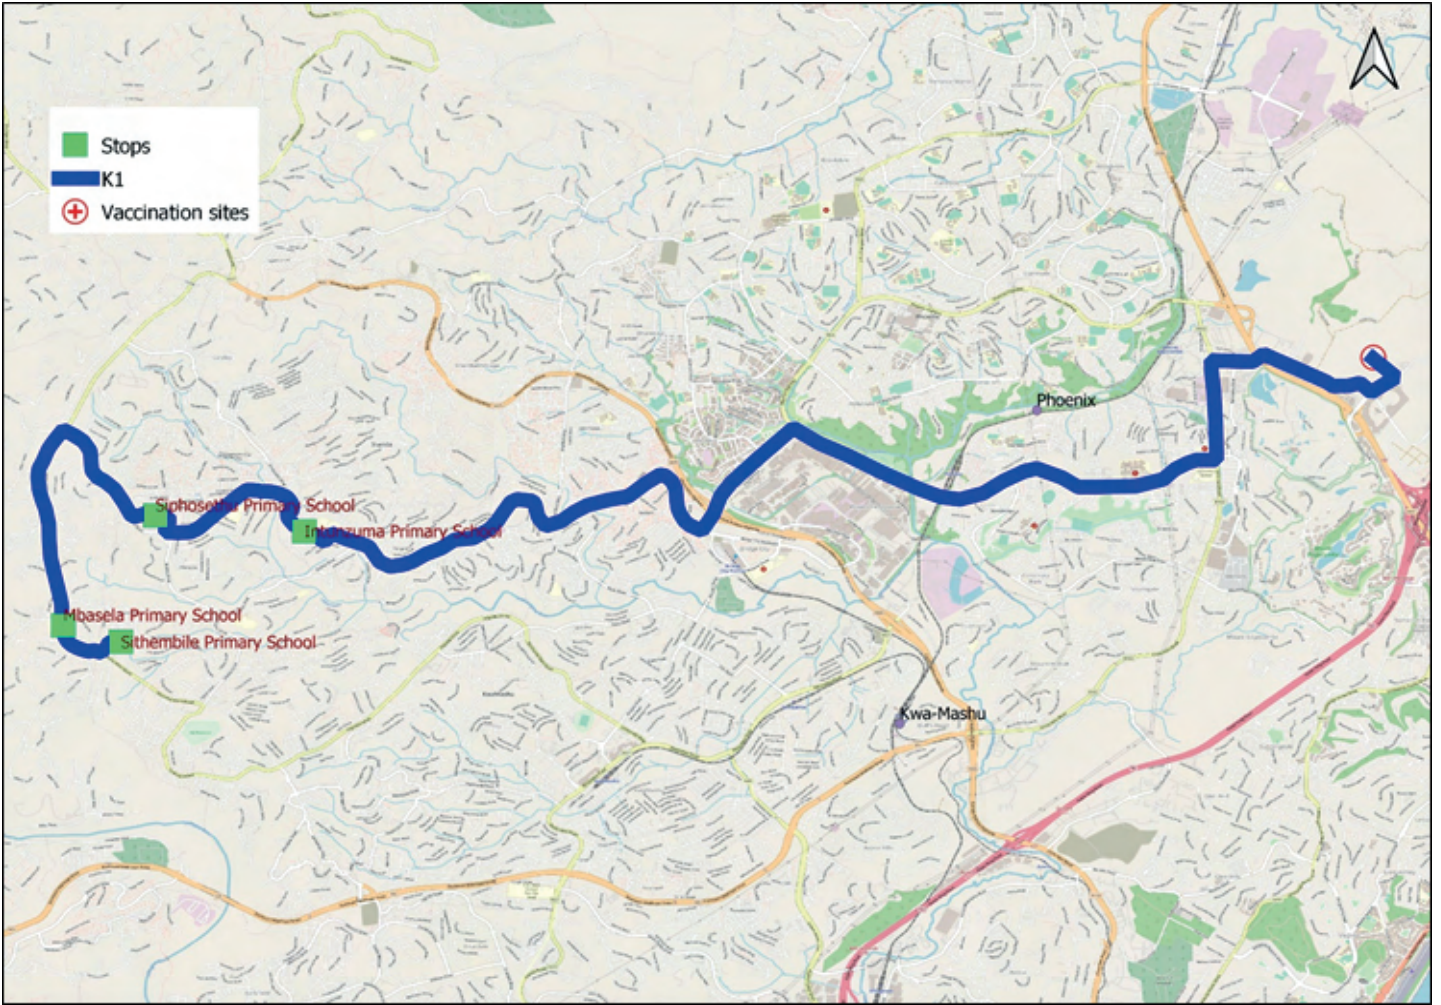

**KZN & EC 25 Aug - 05 Sept 2021**

**vaccination**   
Own your life

Any questions? Call the tollfree hotline  
**0800 029 999**

**SCHEDULE FOR ROUTE K1 (Sithembile Primary School – Cornubia)**  
Route length: 21km

**SCHEDULE FOR ROUTE K2 (Wiseman Shops – Cornubia)**  
Route length: 16km

**FORWARD**

Route	Pick-up points	Service 1F	Service 2F	Service 3F	Service 4F	Service 5F	Service 6F	Service 7F	Service 8F
K2	Departure: Wiseman Shops	07:30	08:30	09:30	10:30	11:30	12:30	13:30	14:30
	Zamokuhle (Roof Top)	07:33	08:33	09:33	10:33	11:33	12:33	13:33	14:33
	Dr. J.L. Dube High School	07:34	08:34	09:34	10:34	11:34	12:34	13:34	14:34
	KwaMashu Sports Grounds	07:38	08:38	09:38	10:38	11:38	12:38	13:38	14:38
	Arrival: 201 Umhlanga Ridge Boulevard, Cornubia, Durban	08:18	09:18	10:18	11:18	12:18	13:18	14:18	15:18

for more information : Eastern Cape - (+27)73 542 3800

**SCHEDULE FOR ROUTE EC1 (Imbasa Primary School – Centenary Methodist Church) Route length: 27km**

**FORWARD**

Route	Pick-up points	Service 1F	Service 2F	Service 3F	Service 4F	Service 5F	Service 6F	Service 7F
EC2	Departure: Imbasa Primary School	07:30	08:30	09:30	10:30	11:30	12:30	13:30
	Motherwell Boxer Superstores	07:39	08:39	09:39	10:39	11:39	12:39	13:39
	Zonke Plaza	07:45	08:45	09:45	10:45	11:45	12:45	13:45
	Supersave Unjani	07:53	08:53	09:53	10:53	11:53	12:53	13:53
	Arrival: Centenary Methodist Church, Corner Edward Street & Lutman Street	08:51	09:51	10:51	11:51	12:51	13:51	14:51