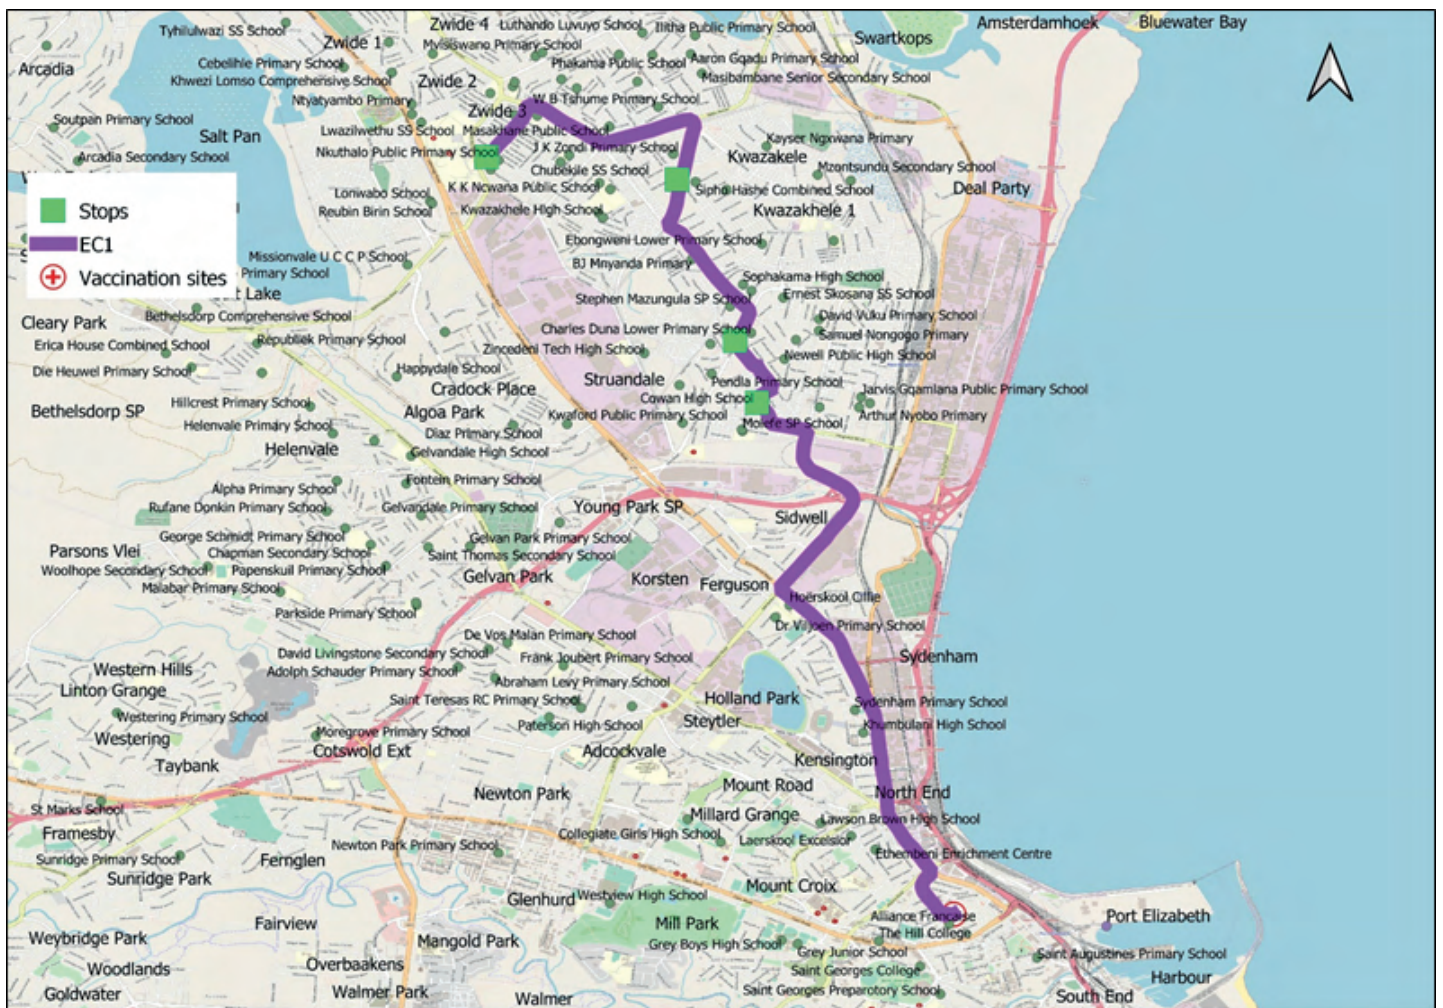

COVID-19 VACCINATION PROGRAMME

TRANSPORT SERVICE SUPPORT

SCHEDULE FOR ROUTE EC1 (Universal Church Zwide – Centenary Methodist Church) Route length: 14km

FORWARD

Route	Pick-up points	Service 1F	Service 2F	Service 3F	Service 4F	Service 5F	Service 6F	Service 7F	Service 8F
EC1	Departure: Universal Church - Zwide	07:30	08:30	09:30	10:30	11:30	12:30	13:30	14:30
	Lillian Ngoyi Community Sport Centre	07:39	08:39	09:39	10:39	11:39	12:39	13:39	14:39
	New Brighton Plaza	07:46	08:46	09:46	10:46	11:46	12:46	13:46	14:46
	Cowan High School	07:49	08:49	09:49	10:49	11:49	12:49	13:49	14:49
	Arrival: Centenary Methodist Church, Corner Edward Street & Lutman Street	08:12	09:12	10:12	11:12	12:12	13:12	14:12	15:12